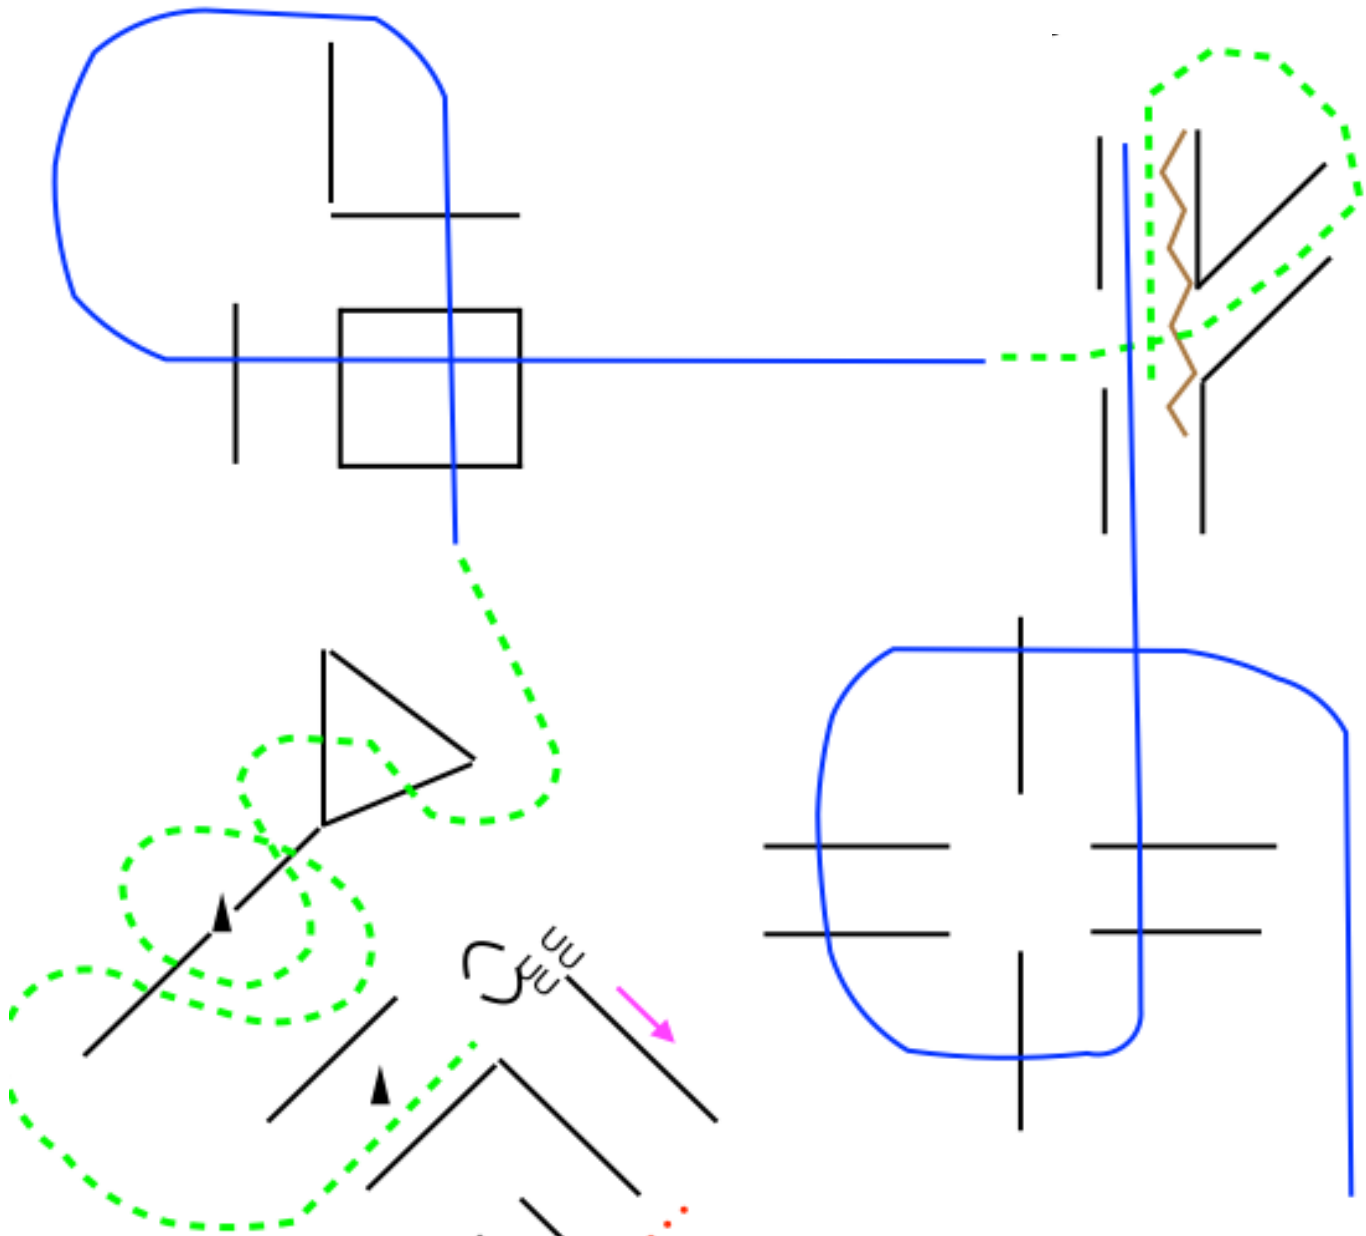

Classes
42 Arabian Trail Open
47 Arabian Trail Open
1001 Trail Open to all Breeds

1. Left lead lope overs and into chute
2. Straight back and walk out
3. Right lead lope over poles
4. Jog overs
5. Jog into chute, around cone and halt
6. Side pass Right
7. 180 either way & walk over poles
8. Walk over bridge

Classes
43 Arabian Trail ATR
44 A/HA/AA Trail, Green Horse Open
48 HA/AA Trail ATR
1002 Trail ATR (Open to all Breeds)

1. Left lead lope over poles & into chute
2. Back into chute and walk out
3. Right lead lope overs
4. Jog thru triangle
5. Jog around cone and stop
6. Side pass right
7. 180 either way and walk over poles
8. Walk over bridge

Classes
45 Arabian Trail, Open Championship
49 HA/AA Trail, Open Championship

1. Left lead lope over poles and into chute
2. Straight back and jog out of chute and around as drawn
3. Right lead lope overs
4. Jog through, over and into chute, halt
5. 180 either direction
6. Side pass left over pole
7. Walk over poles
8. Walk over bridge

Classes
41 A/HA/AA Walk Trot Trail, Open

Classes
35 Arabian English Trail, Open
38 HA/AA English Trail, Open

1. Walk over bridge
2. Walk over poles
3. 180 degree forehand turn either direction
4. Side pass Right
5. Trot over poles
6. Left lead canter over poles and into chute
7. Back around corner
8. Right lead canter out of chute and over poles