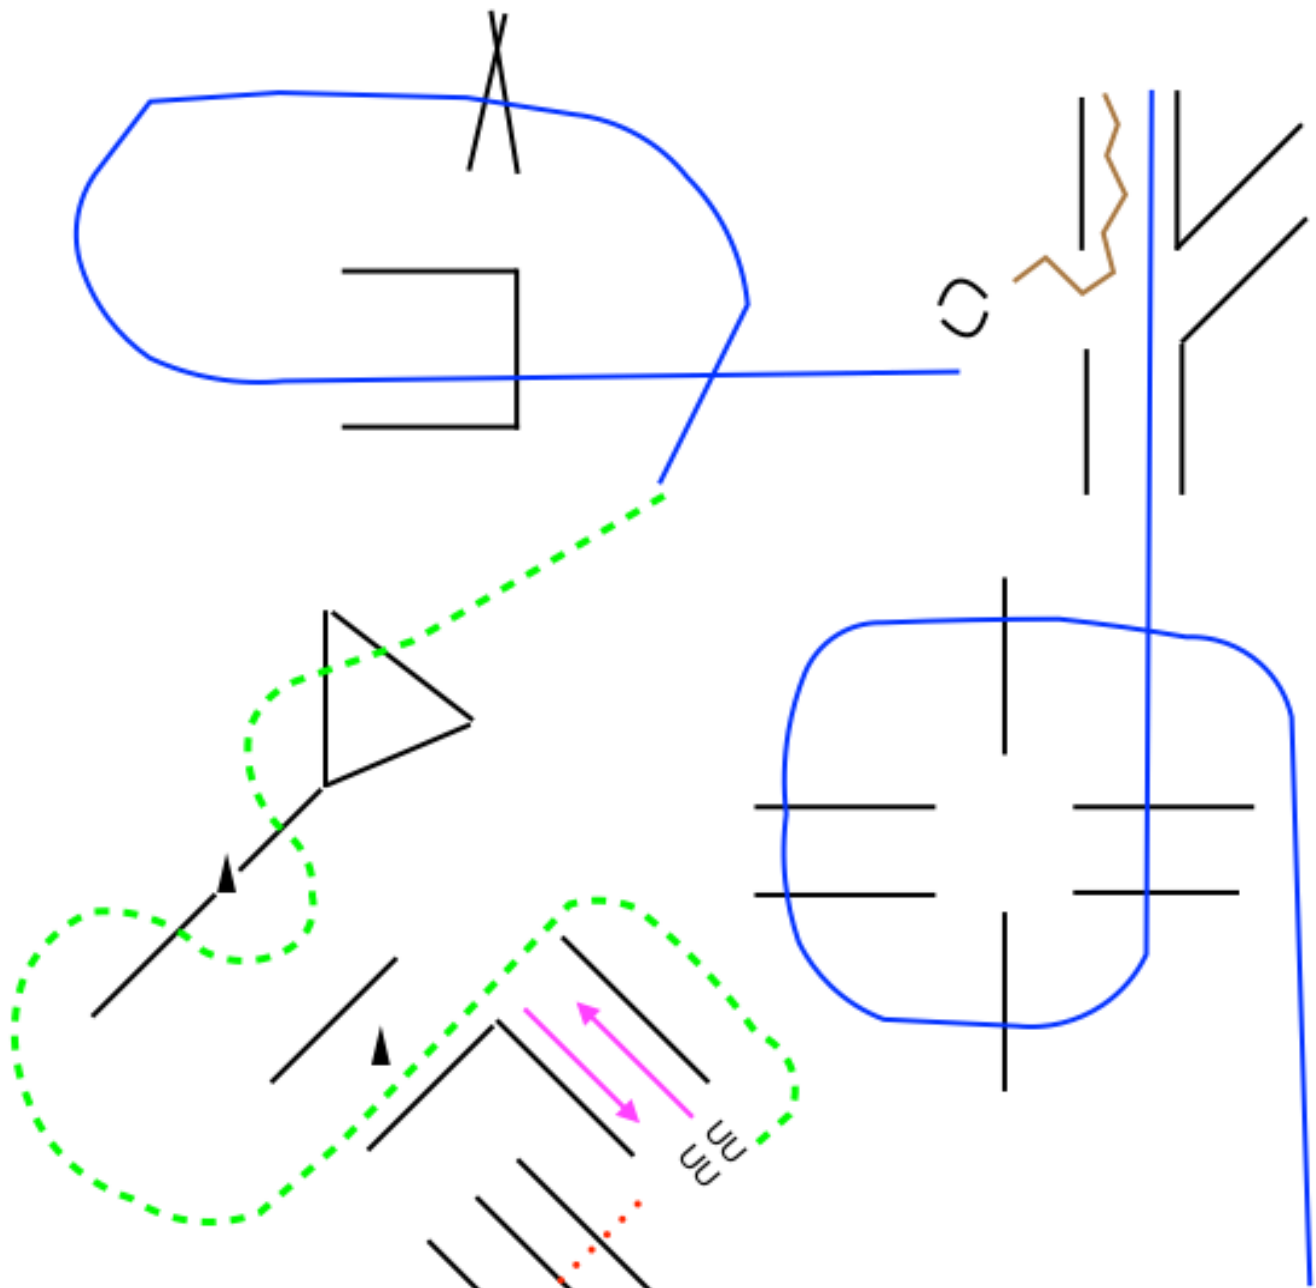

Classes
37 Arabian English Trail Championship
40 HA/AA English Trail Championship

1. Left lead canter over poles & into chute
2. Back out of chute
3. 180 forehand turn, either direction
4. Right lead canter over pole & Jump
5. Trot over poles and thru chute
6. Side pass right
7. Side pass left
8. Walk over poles and bridge