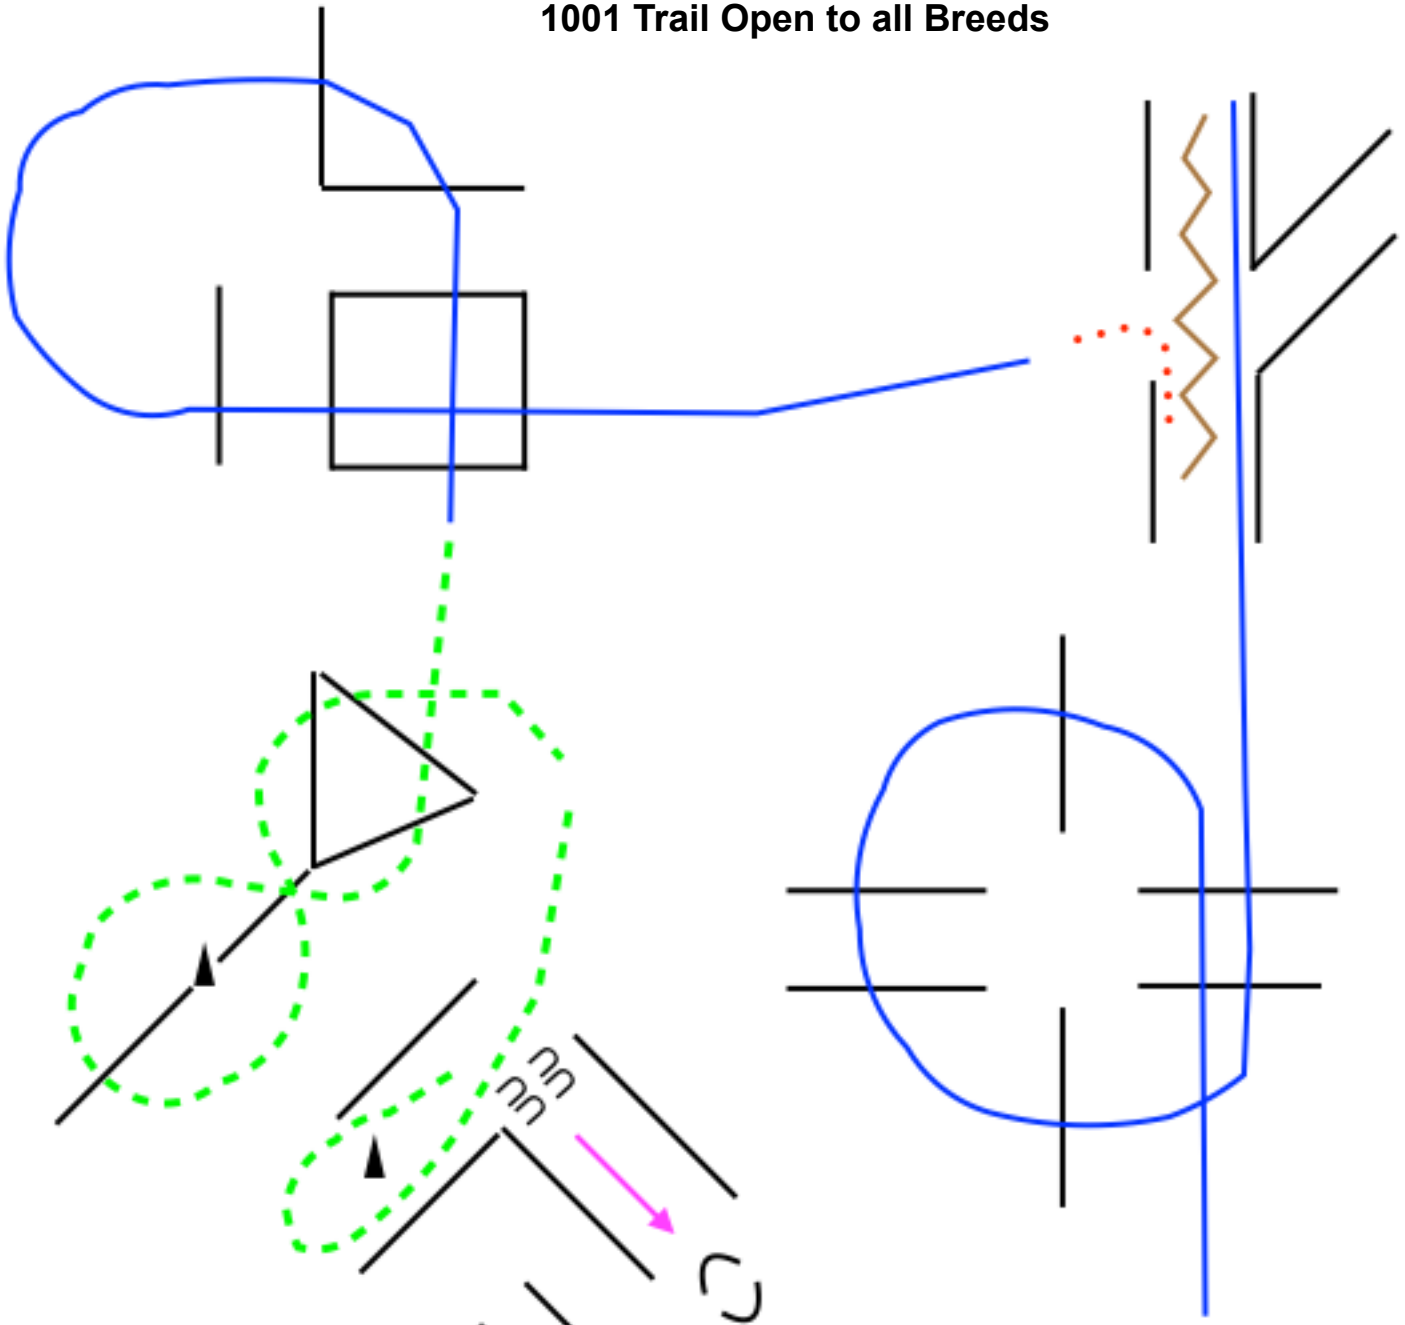

Classes
42 Arabian Trail Open
47 Arabian Trail Open
1001 Trail Open to all Breeds

1. Left lead lope overs and into chute
2. Straight back and walk out
3. Right lead lope over poles
4. Jog overs
5. Jog into chute, around cone and halt
6. Side pass Right
7. 180 either way & walk over poles
8. Walk over bridge

Classes
43 Arabian Trail ATR
44 A/HA/AA Trail, Green Horse Open
48 HA/AA Trail ATR
1002 Trail ATR (Open to all Breeds)

1. Left lead lope over poles & into chute
2. Back into chute and walk out
3. Right lead lope overs
4. Jog thru triangle
5. Jog around cone and stop
6. Side pass right
7. 180 either way and walk over poles
8. Walk over bridge

Classes
45 Arabian Trail, Open Championship
49 HA/AA Trail, Open Championship

1. Left lead lope over poles and into chute
2. Straight back and jog out of chute and around as drawn
3. Right lead lope overs
4. Jog through, over and into chute, halt
5. 180 either direction
6. Side pass left over pole
7. Walk over poles
8. Walk over bridge

Classes
41 A/HA/AA Walk Trot Trail, Open

Classes
35 Arabian English Trail, Open
38 HA/AA English Trail, Open

1. Walk over bridge
2. Walk over poles
3. 180 degree forehand turn either direction
4. Side pass Right
5. Trot over poles
6. Left lead canter over poles and into chute
7. Back around corner
8. Right lead canter out of chute and over poles