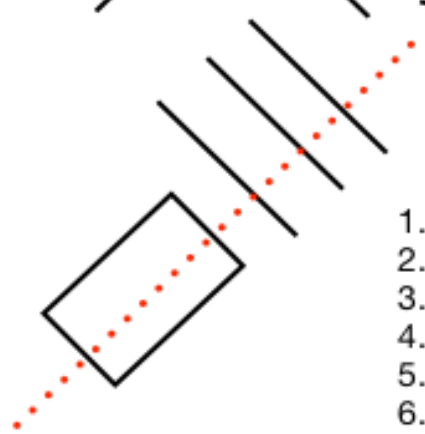

Classes
35 Arabian English Trail, Open
38 HA/AA English Trail, Open

1. Walk over bridge
2. Walk over poles
3. 180 degree forehand turn either direction
4. Side pass Right
5. Trot over poles
6. Left lead canter over poles and into chute
7. Back around corner
8. Right lead canter out of chute and over poles