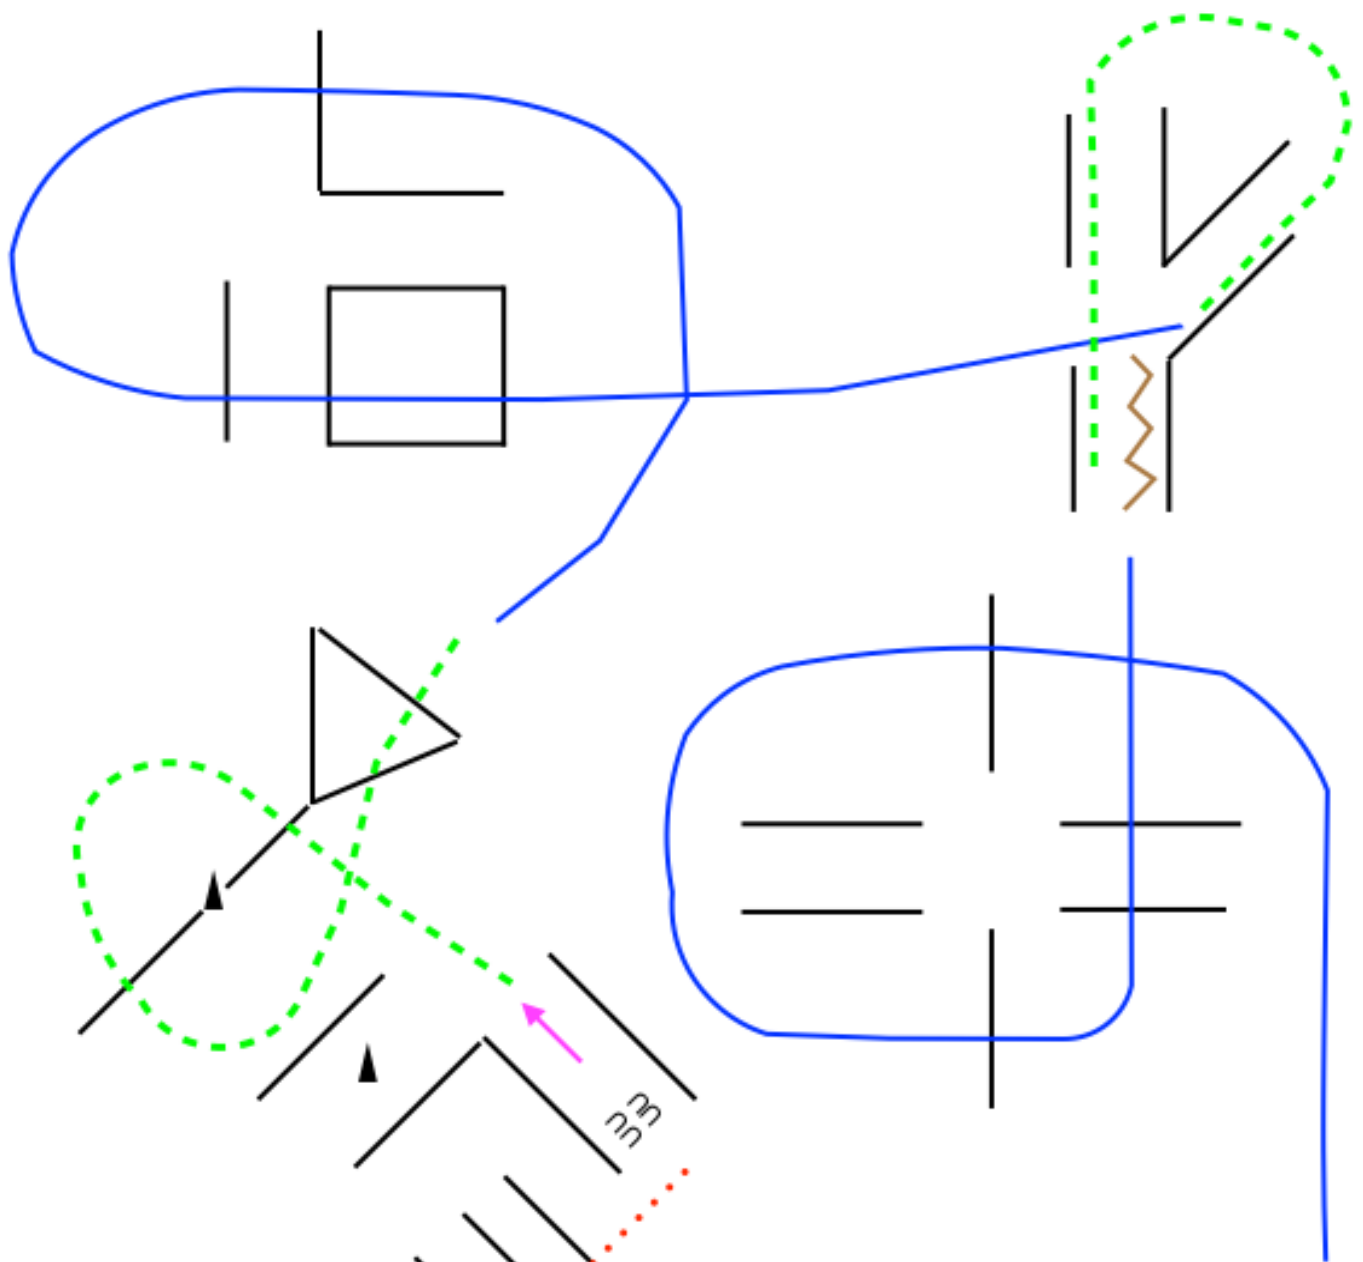

Classes
45 Arabian Trail, Open Championship
49 HA/AA Trail, Open Championship

1. Left lead lope over poles and into chute
2. Straight back and jog out of chute and around as drawn
3. Right lead lope overs
4. Jog through, over and into chute, halt
5. 180 either direction
6. Side pass left over pole
7. Walk over poles
8. Walk over bridge

Classes
41 A/HA/AA Walk Trot Trail, Open

Classes
35 Arabian English Trail, Open
38 HA/AA English Trail, Open

1. Walk over bridge
2. Walk over poles
3. 180 degree forehand turn either direction
4. Side pass Right
5. Trot over poles
6. Left lead canter over poles and into chute
7. Back around corner
8. Right lead canter out of chute and over poles

Classes
36 Arabian English Trail, ATR
39 HA/AA English Trail, ATR

1. Walk over bridge
2. Walk over pole
3. Side pass left
4. Trot over poles
5. Left lead canter over poles into chute
6. Trot out of chute, around and into chute, halt
7. Straight back
8. Right lead canter out of chute and over poles