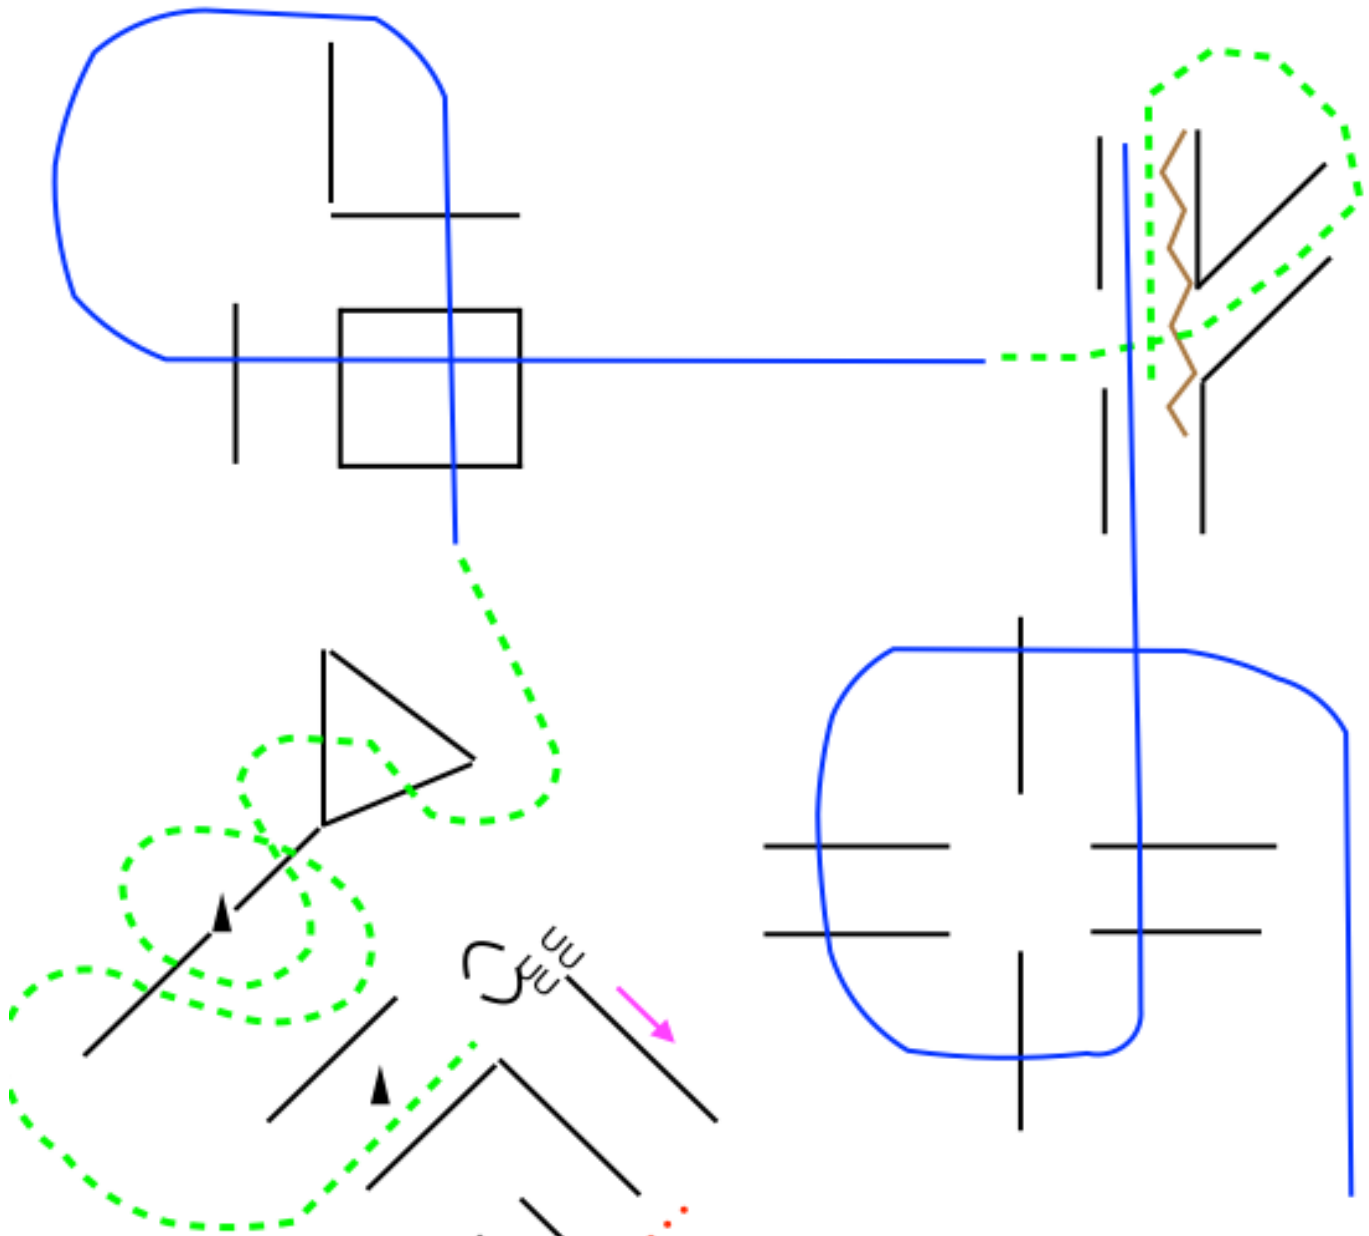

Classes
42 Arabian Trail Open
47 Arabian Trail Open
1001 Trail Open to all Breeds

1. Left lead lope overs and into chute
2. Straight back and walk out
3. Right lead lope over poles
4. Jog overs
5. Jog into chute, around cone and halt
6. Side pass Right
7. 180 either way & walk over poles
8. Walk over bridge

Classes
43 Arabian Trail ATR
44 A/HA/AA Trail, Green Horse Open
48 HA/AA Trail ATR
1002 Trail ATR (Open to all Breeds)

1. Left lead lope over poles & into chute
2. Back into chute and walk out
3. Right lead lope overs
4. Jog thru triangle
5. Jog around cone and stop
6. Side pass right
7. 180 either way and walk over poles
8. Walk over bridge

Classes
45 Arabian Trail, Open Championship
49 HA/AA Trail, Open Championship

1. Left lead lope over poles and into chute
2. Straight back and jog out of chute and around as drawn
3. Right lead lope overs
4. Jog through, over and into chute, halt
5. 180 either direction
6. Side pass left over pole
7. Walk over poles
8. Walk over bridge