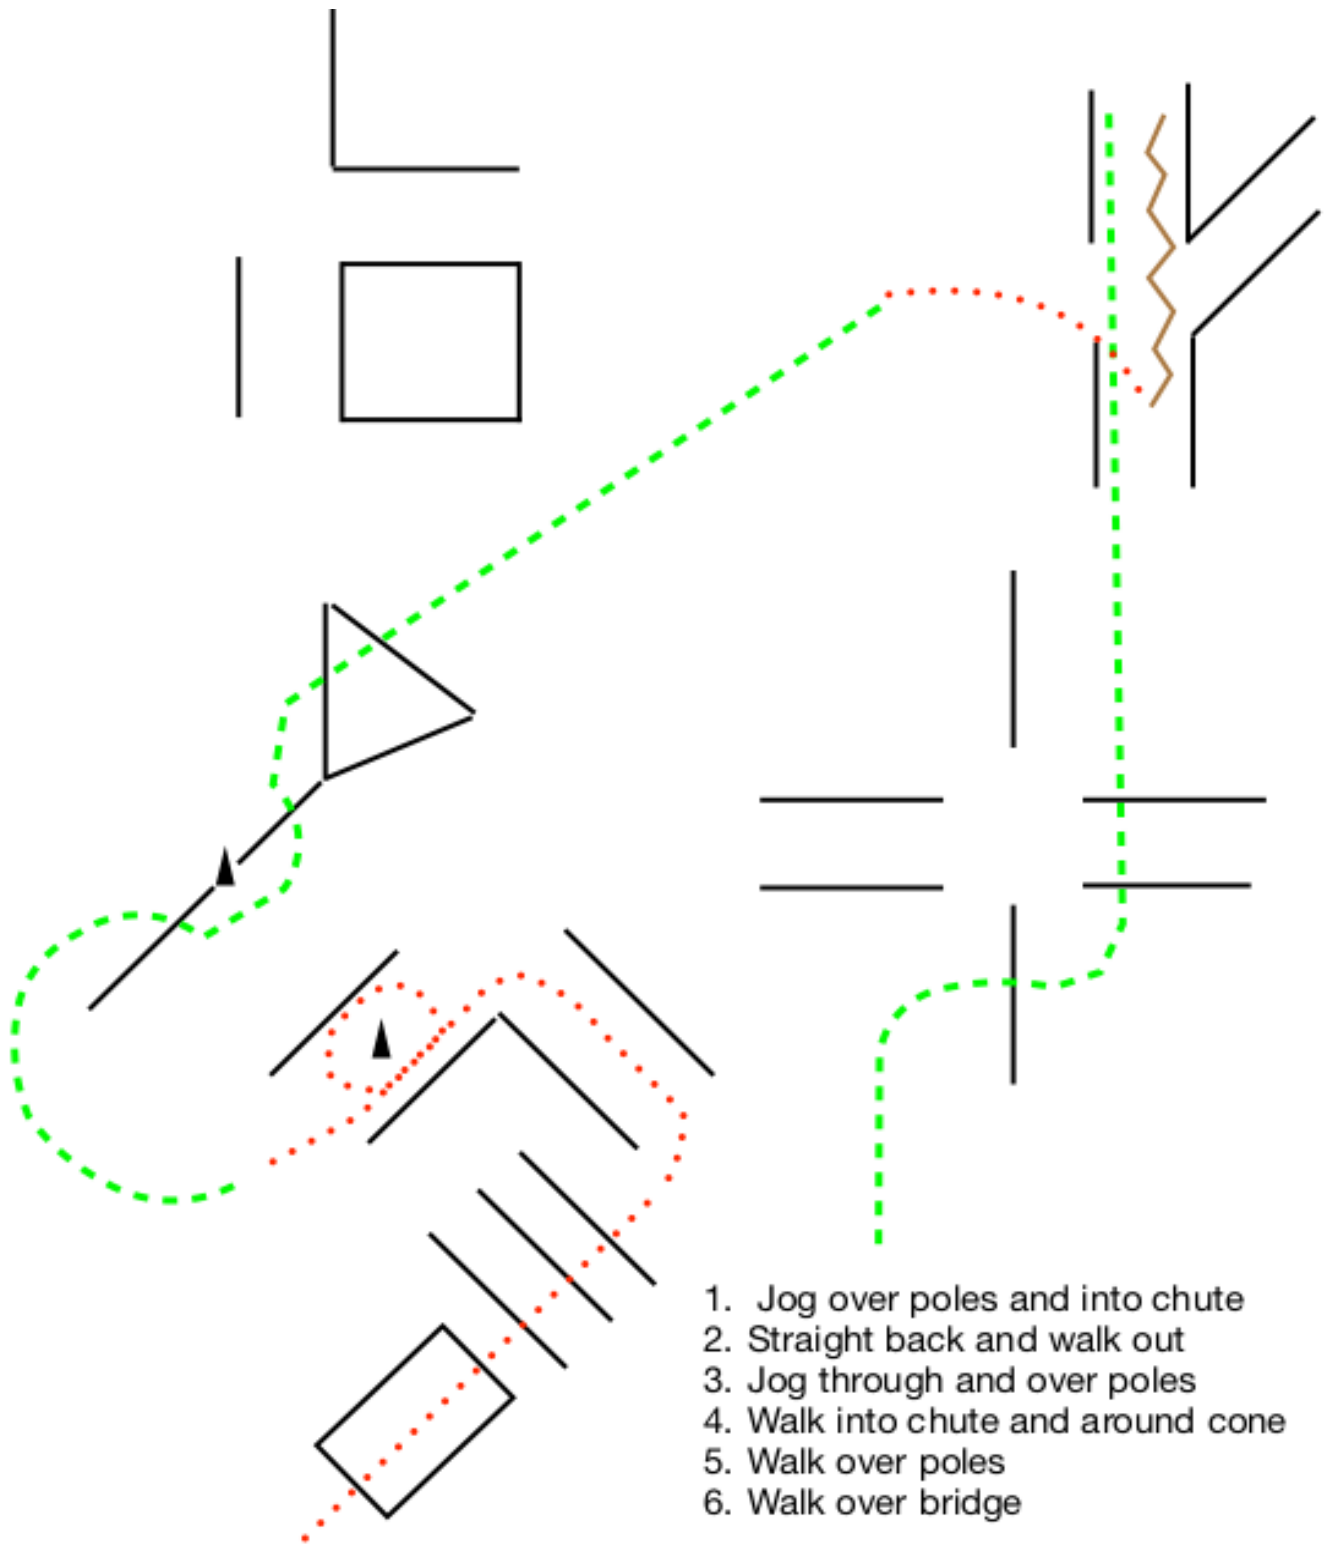

Classes
42 Arabian Trail Open
47 Arabian Trail Open
1001 Trail Open to all Breeds

1. Left lead lope overs and into chute
2. Straight back and walk out
3. Right lead lope over poles
4. Jog overs
5. Jog into chute, around cone and halt
6. Side pass Right
7. 180 either way & walk over poles
8. Walk over bridge

Classes
45 Arabian Trail, Open Championship
49 HA/AA Trail, Open Championship

1. Left lead lope over poles and into chute
2. Straight back and jog out of chute and around as drawn
3. Right lead lope overs
4. Jog through, over and into chute, halt
5. 180 either direction
6. Side pass left over pole
7. Walk over poles
8. Walk over bridge

Classes
41 A/HA/AA Walk Trot Trail, Open

Classes
35 Arabian English Trail, Open
38 HA/AA English Trail, Open

1. Walk over bridge
2. Walk over poles
3. 180 degree forehand turn either direction
4. Side pass Right
5. Trot over poles
6. Left lead canter over poles and into chute
7. Back around corner
8. Right lead canter out of chute and over poles