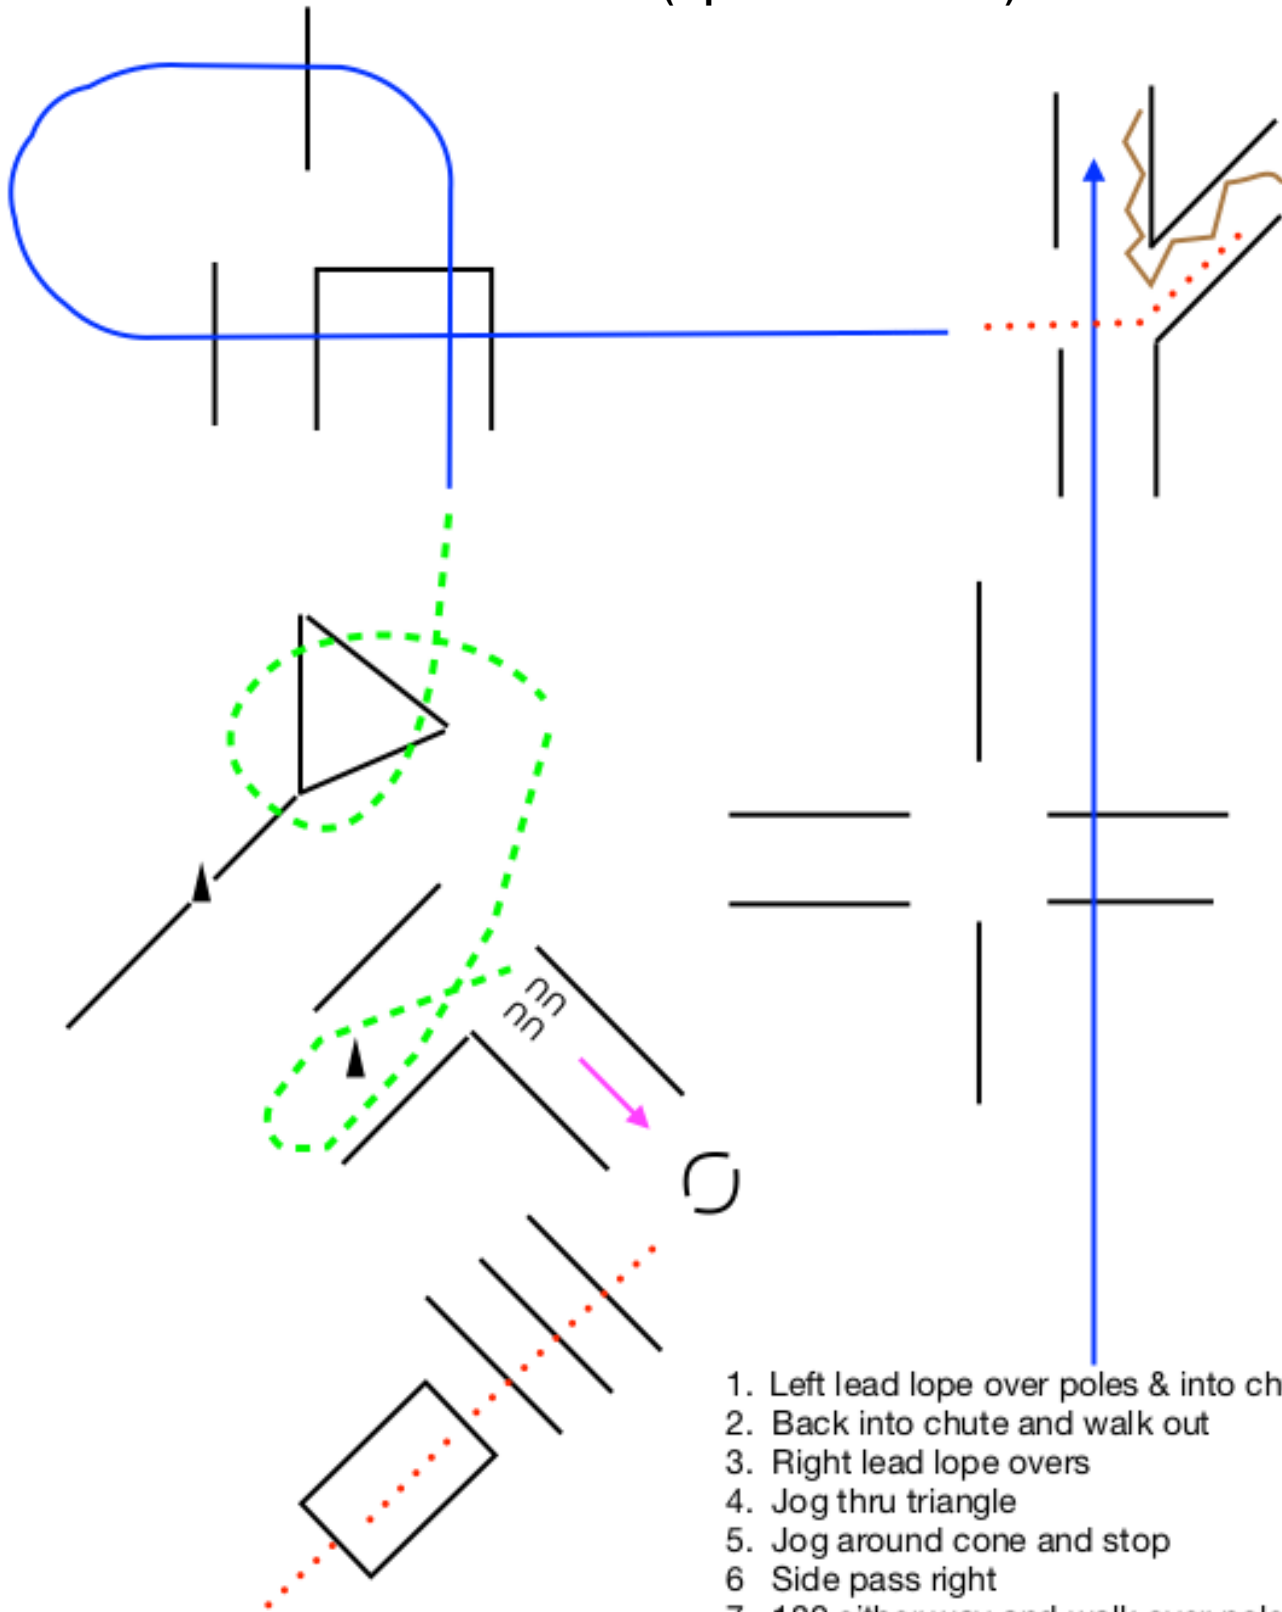

Classes
42 Arabian Trail Open
47 Arabian Trail Open
1001 Trail Open to all Breeds

1. Left lead lope overs and into chute
2. Straight back and walk out
3. Right lead lope over poles
4. Jog overs
5. Jog into chute, around cone and halt
6. Side pass Right
7. 180 either way & walk over poles
8. Walk over bridge

Classes
43 Arabian Trail ATR
44 A/HA/AA Trail, Green Horse Open
48 HA/AA Trail ATR
1002 Trail ATR (Open to all Breeds)

1. Left lead lope over poles & into chute
2. Back into chute and walk out
3. Right lead lope overs
4. Jog thru triangle
5. Jog around cone and stop
6. Side pass right
7. 180 either way and walk over poles
8. Walk over bridge

Classes
45 Arabian Trail, Open Championship
49 HA/AA Trail, Open Championship

1. Left lead lope over poles and into chute
2. Straight back and jog out of chute and around as drawn
3. Right lead lope overs
4. Jog through, over and into chute, halt
5. 180 either direction
6. Side pass left over pole
7. Walk over poles
8. Walk over bridge

Classes
41 A/HA/AA Walk Trot Trail, Open

Classes
35 Arabian English Trail, Open
38 HA/AA English Trail, Open

1. Walk over bridge
2. Walk over poles
3. 180 degree forehand turn either direction
4. Side pass Right
5. Trot over poles
6. Left lead canter over poles and into chute
7. Back around corner
8. Right lead canter out of chute and over poles